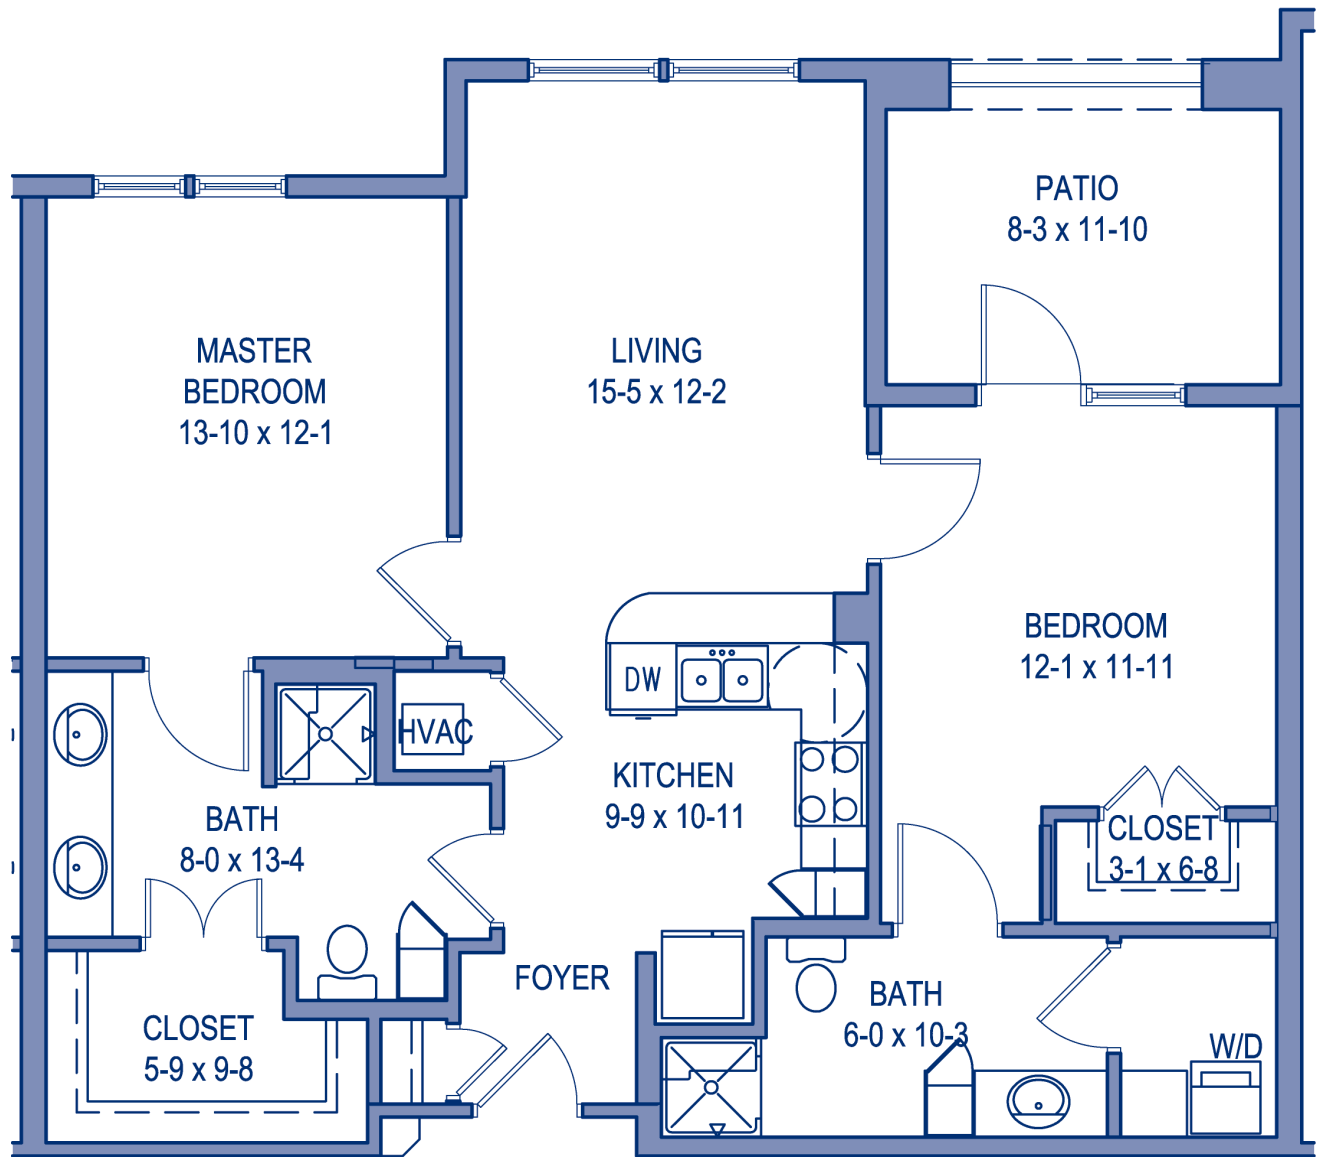

# Lantana III-B

*GreenRidge*

AT  
BUCKNER VILLAS

APT# 116, 216, 316, 321, 322, 323,  
403, 410, 411, 416, 421, 422, 423, 424

KEY PLAN

**BUCKNER<sup>®</sup>**  
VILLAS

A DISTINCTIVE SENIOR LIFESTYLE

Hope shines here.<sup>®</sup>

1070 SQUARE FEET /O PATIO  
1190 SQUARE FEET W/ PATIO

**INDEPENDENT LIVING • TWO BEDROOMS**

GreenRidge at Buckner Villas offers a wide range of services and amenities to help you age successfully, live comfortably, and pursue your passions. You deserve more living in your life.

Actual dimensions and window/door placement may vary.